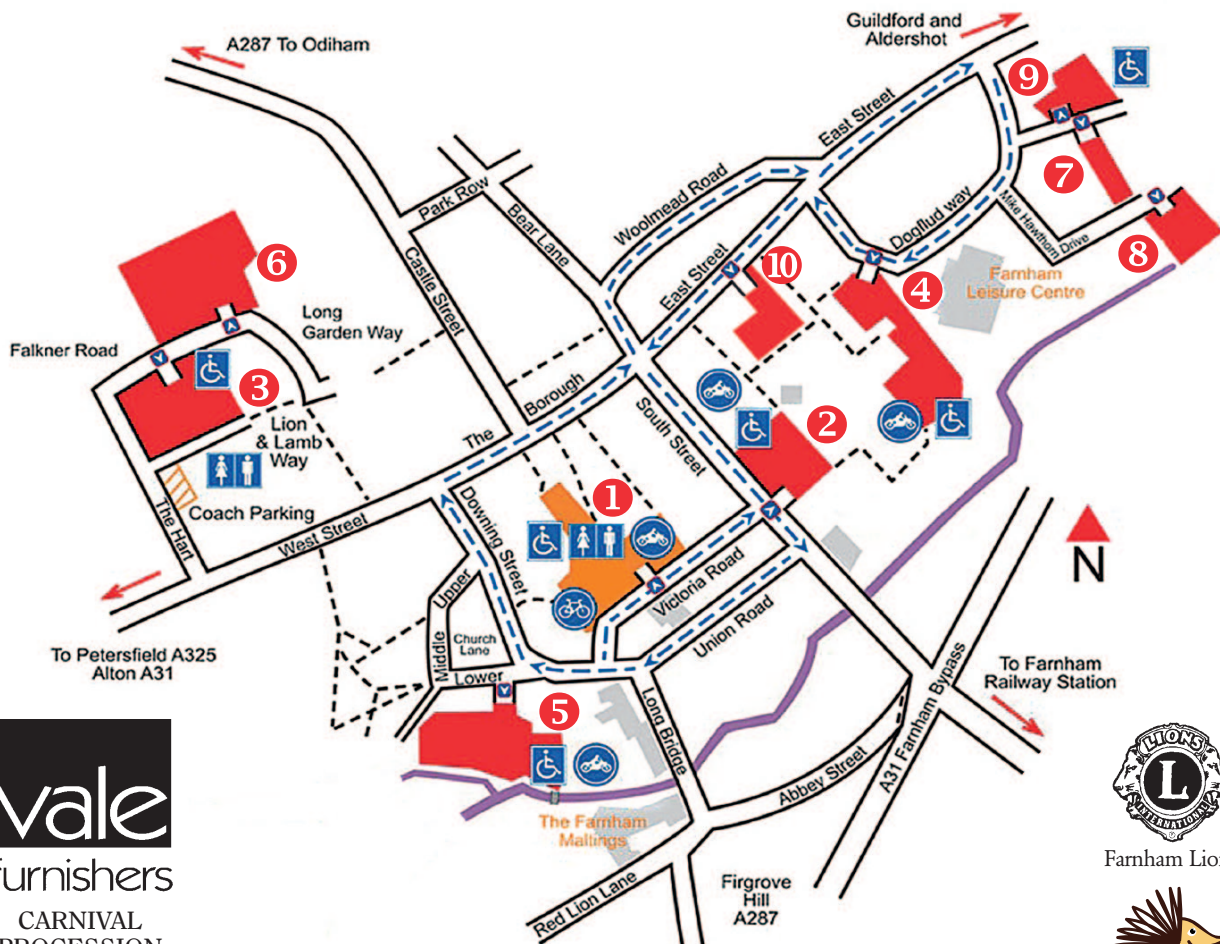

Car Park restricted exit times on 24th June 2017 due to road closures for the Farnham Carnival Procession. All affected Car Parks will return to normal hours after 20.00. *For further info call 01252 665243.*

1	Central Car Park	ALL EXITS CLOSED at 17.45 PROMPT
2	Sainsbury's Car Park	ALL EXITS CLOSED at 17.45 PROMPT
3	Lower Hart Car Park	ALL EXITS CLOSED at 17.45 PROMPT
4	Dogflud Way Car Park	Open as usual
5	Wagon Yard Car Park	ALL EXITS CLOSED at 17.45 PROMPT
6	Upper Hart Car Park	CLOSED ALL DAY from 08.00 to 20.00
7	Riverside One Car Park	Open as usual
8	Riverside Two Car Park	Open as usual
9	St. James Car Park	Open as usual
10	Marlborough Head Car Park	ALL EXITS CLOSED at 17.45 PROMPT

vale
furnishers
CARNIVAL
PROCESSION
PRINCIPAL
SPONSOR

www.farnhamcarnival.org.uk

Farnham Lions

The Hedgehogs
Est. 1959
Helping local people in need